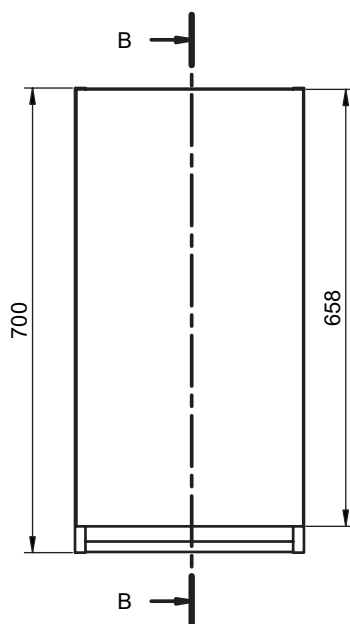

Column / Tall unit - Colgar Box / Wall cabinet

REVERSIBLE