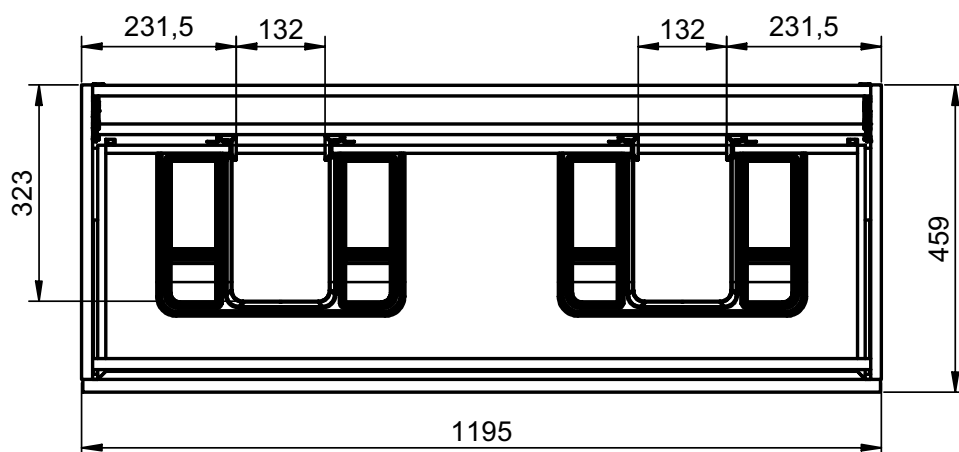

Mueble 2 cajones / 2 drawers vanity - 120 2s/twin

B-B (1 : 10)