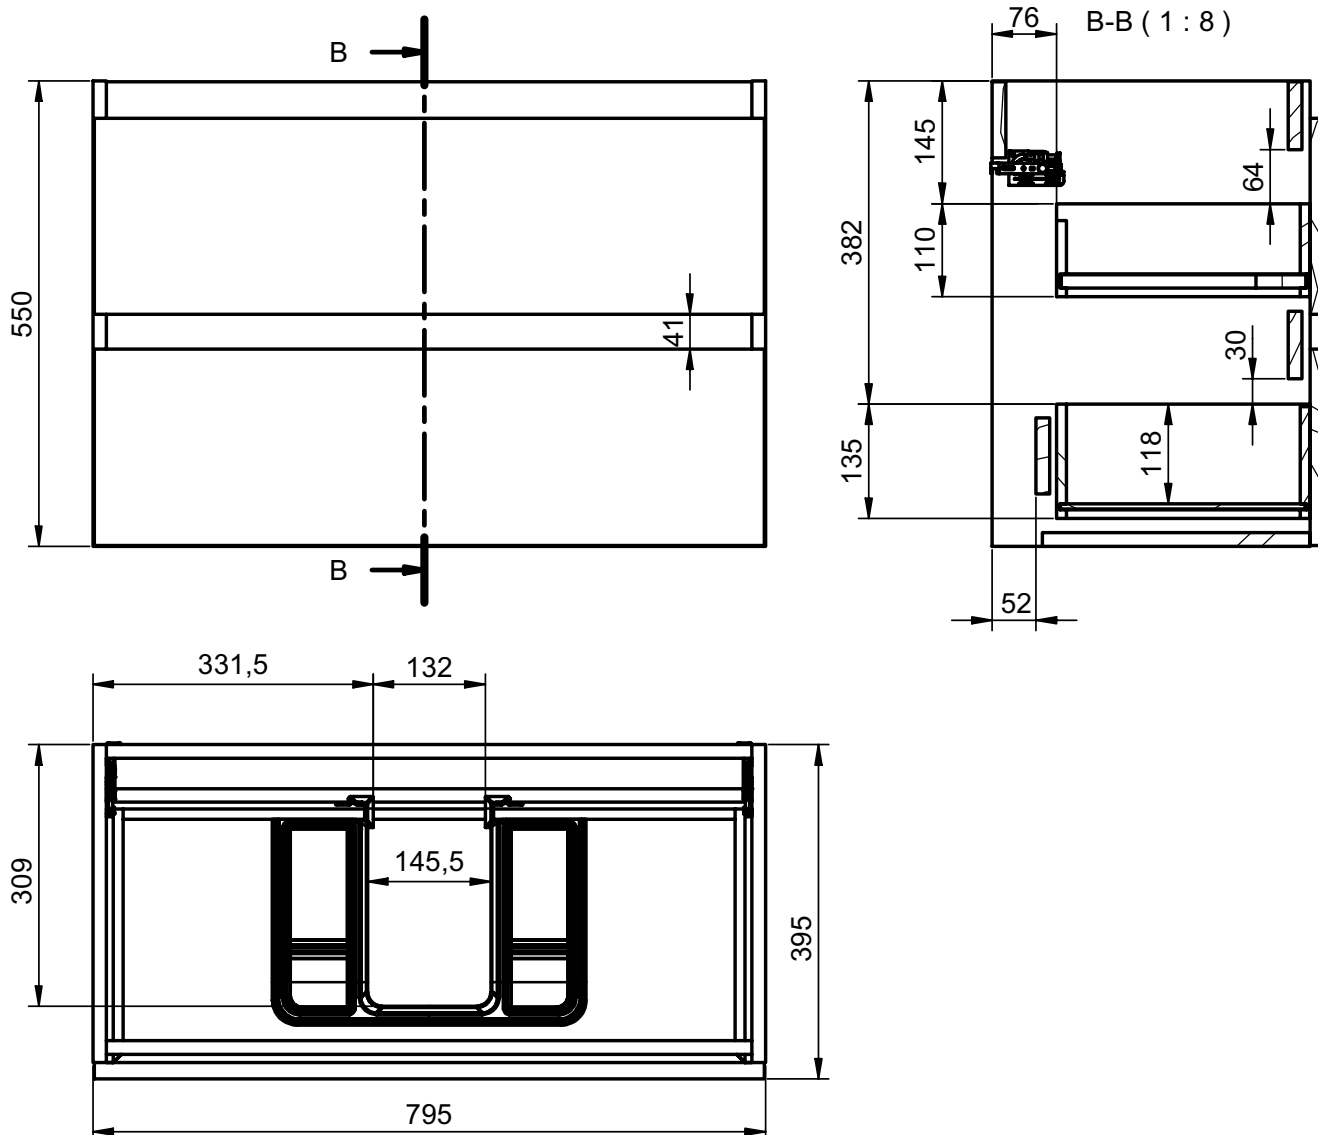

Mueble 2C fondo reducido / 2 drawers vanity reduced depth - 80cm