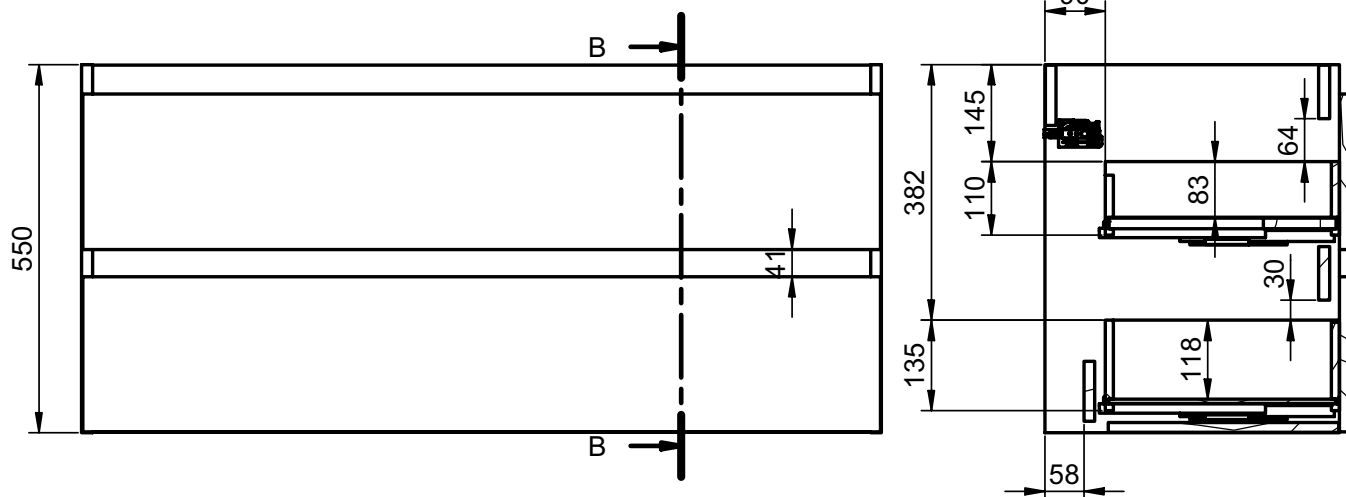

Mueble 2 cajones / 2 drawers vanity - 120 2s/twin

B-B (1 : 10)