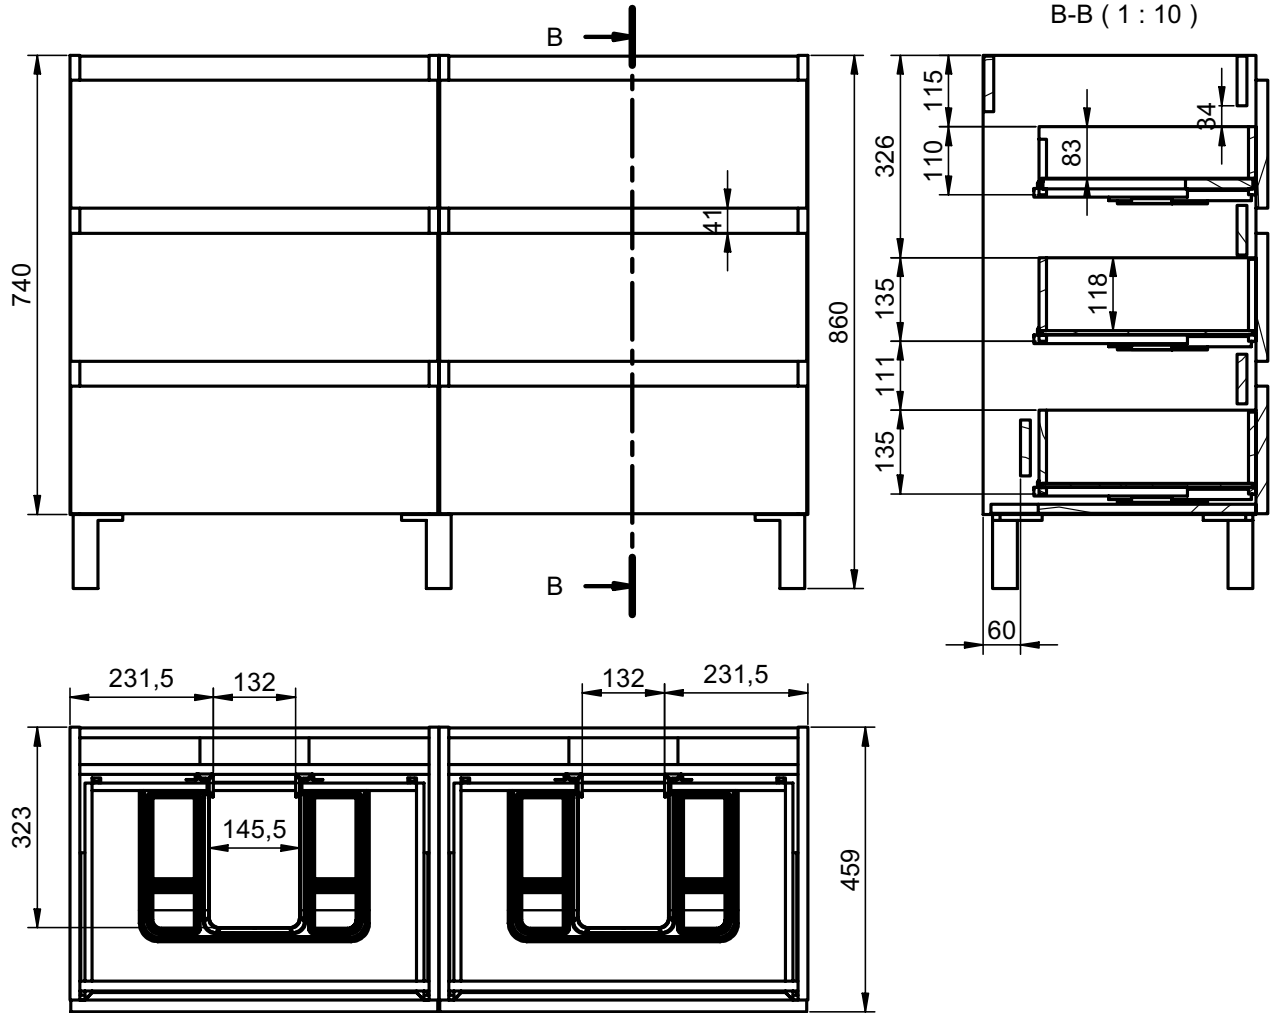

Mueble 6 cajones / 6 drawers vanity - 120cm