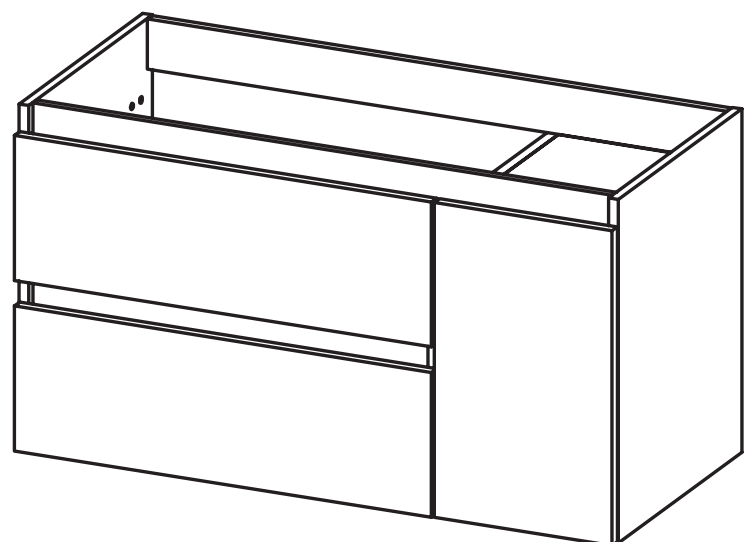

Mueble 100cm · 2 cajones izq-1puerta / 2 drawers vanity 100 L-1door