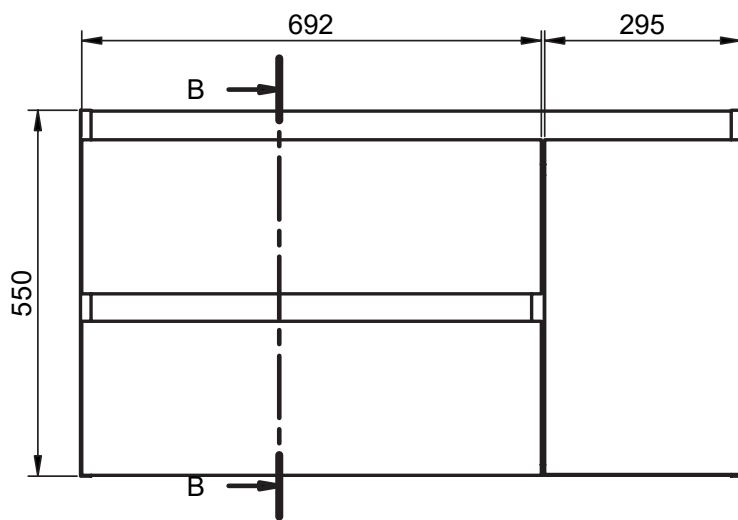

Mueble 100cm · 2 cajones izq-1puerta / 2 drawers vanity 100 L-1door