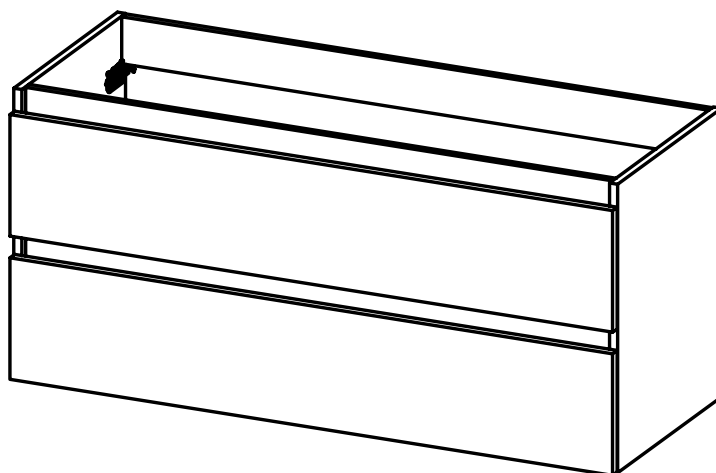

Mueble 2 cajones / 2 drawers vanity - 120 2s/twin

B-B (1 : 10)