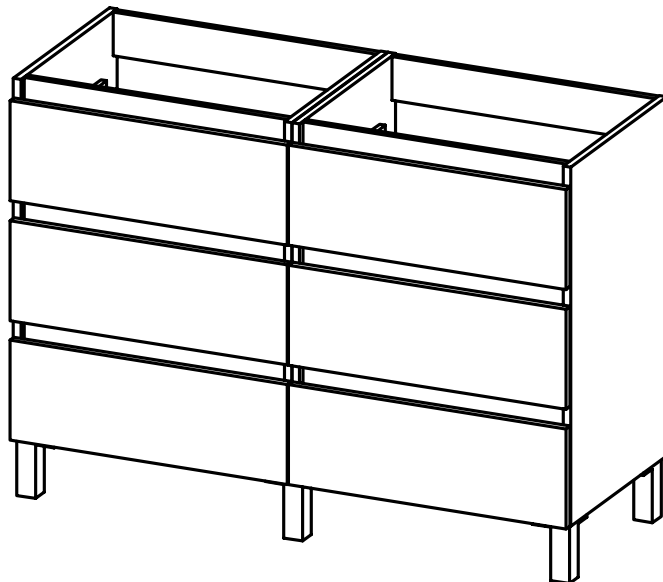

Mueble 6 cajones / 6 drawers vanity - 120cm