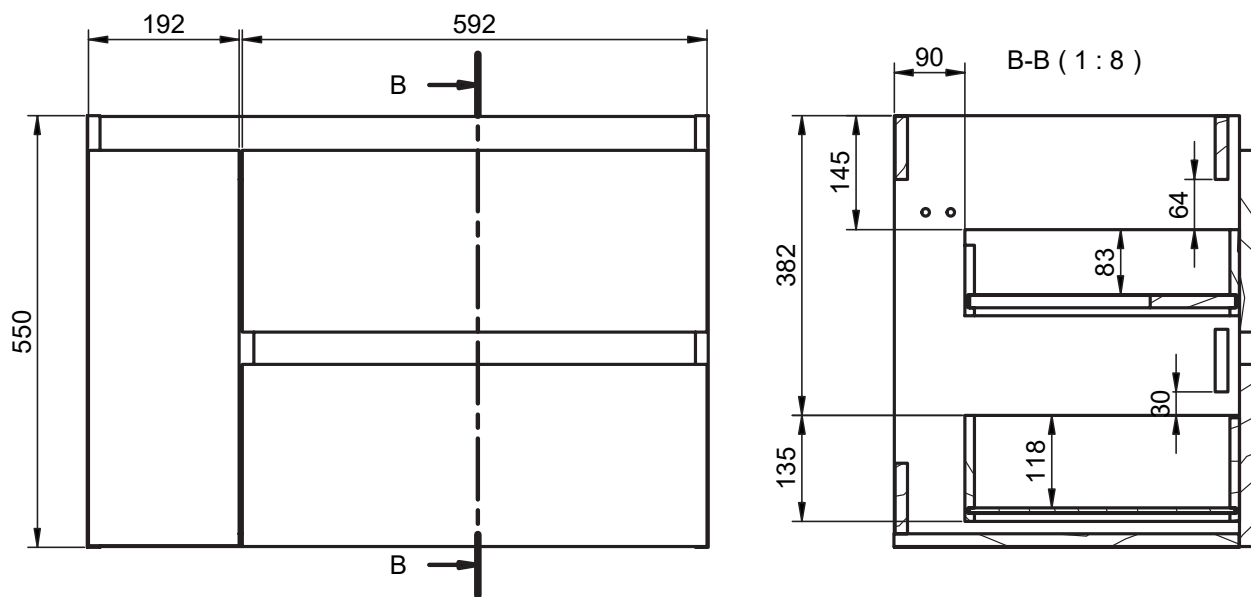

Mueble 80cm · 2 cajones der-1 puerta / 2 drawers vanity 80 R-1door