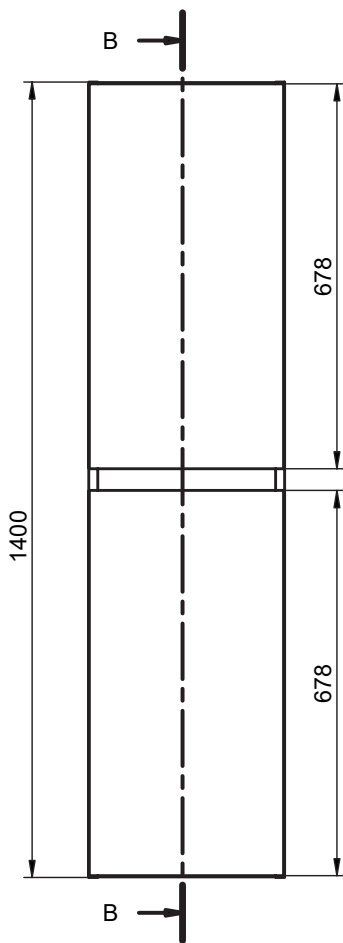

Column / Tall unit - Colgar Box / Wall cabinet