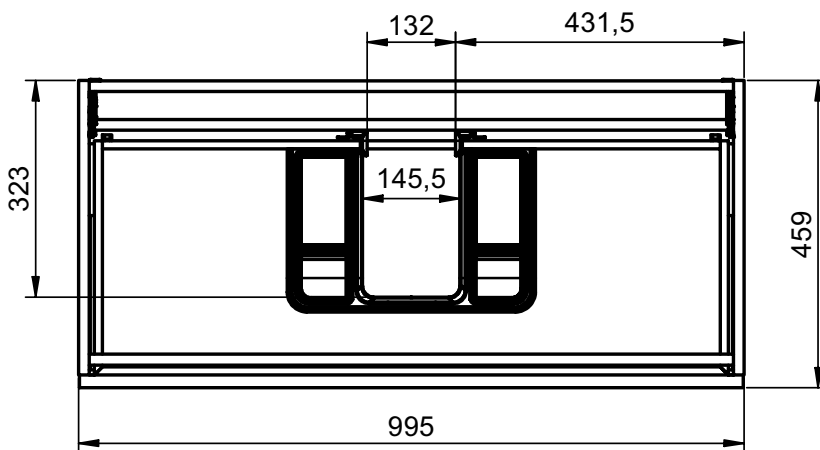

Mueble 2 cajones / 2 drawers vanity - 100cm

B-B (1 : 10)