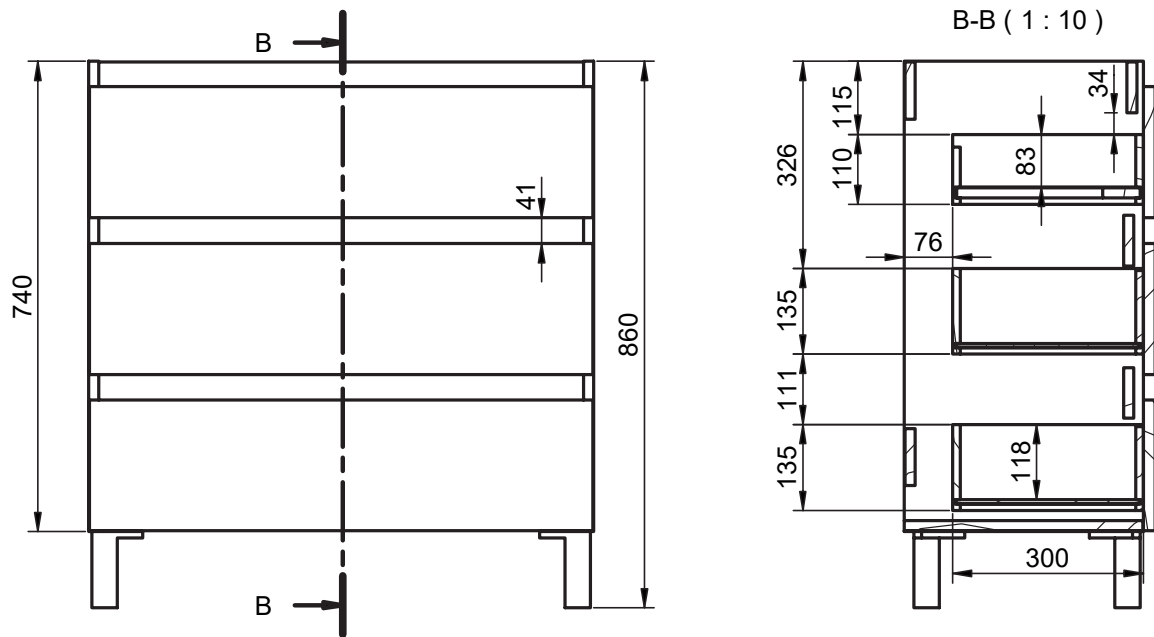

Mueble 3C fondo reducido / 2 drawers vanity reduced depth · 80cm