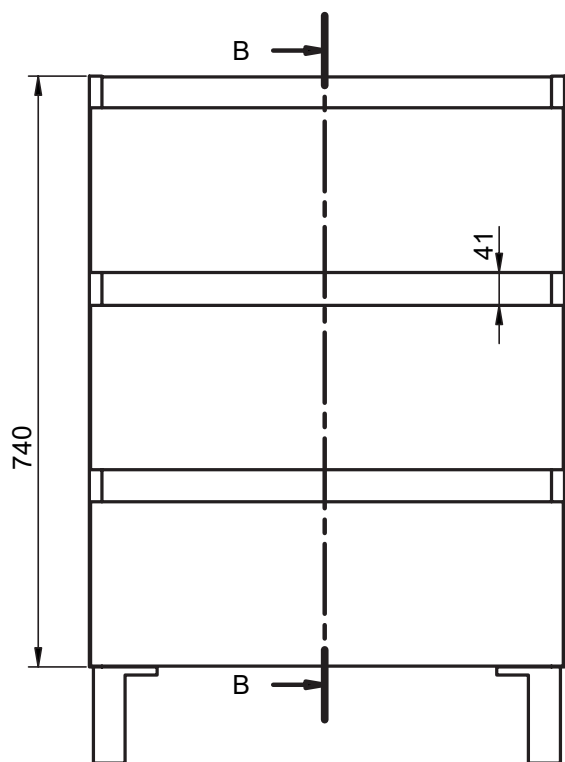

Mueble 3C fondo reducido / 3 drawers vanity reduced depth · 60cm