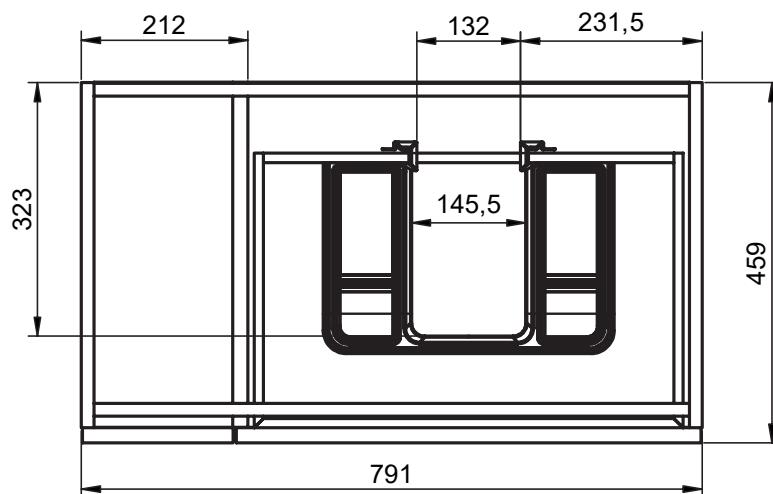

Mueble 80cm · 2 cajones der-1 puerta / 2 drawers vanity 80 R-1door