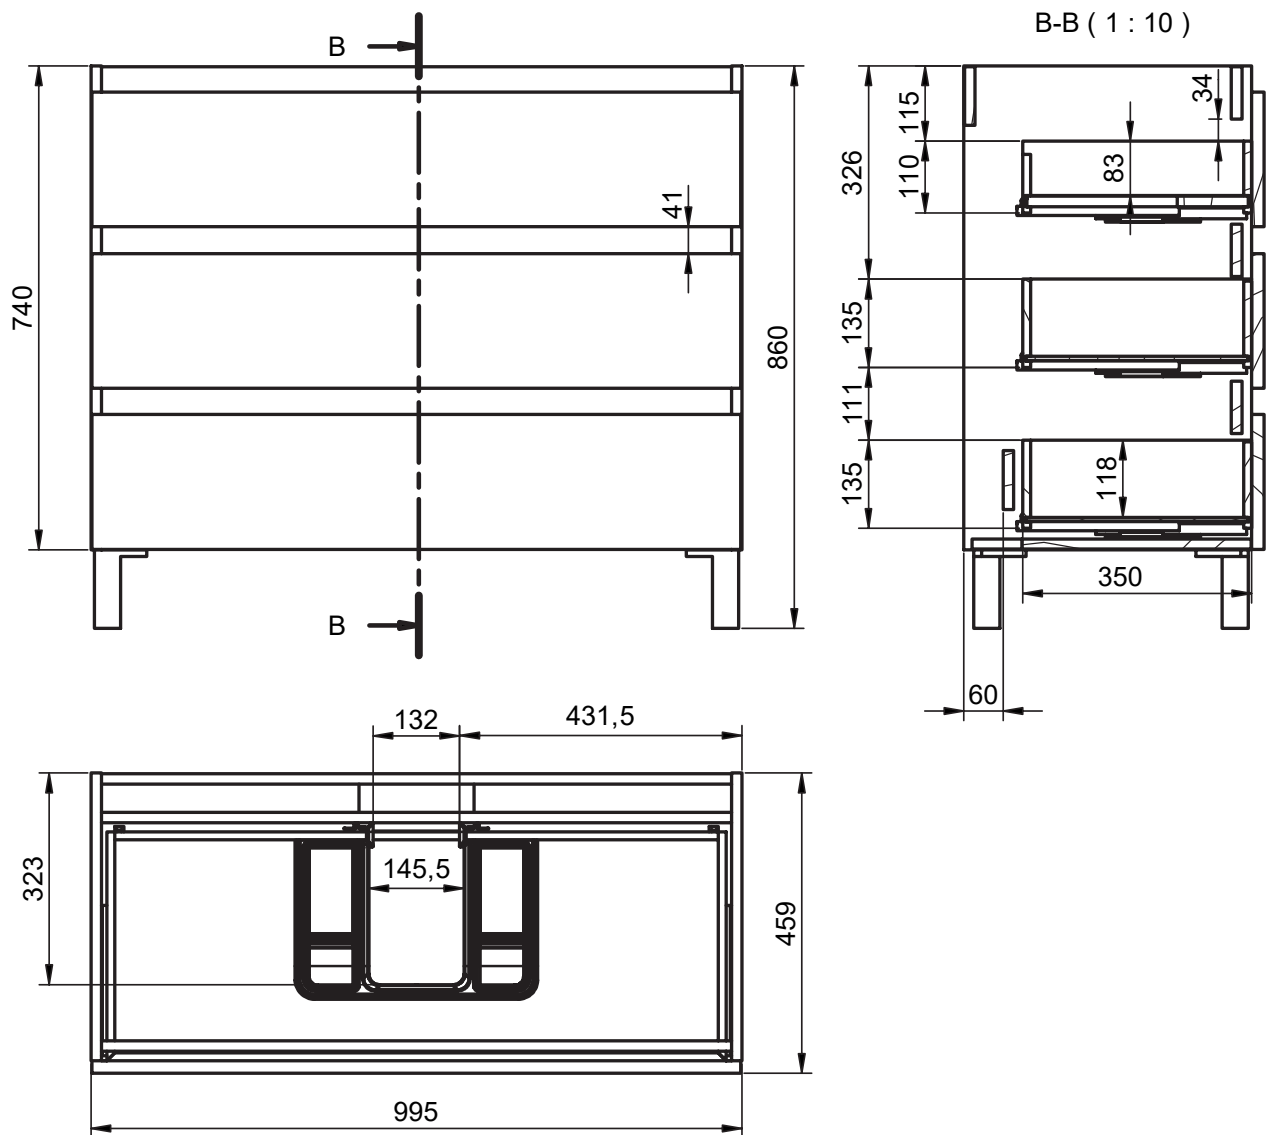

Mueble 3 cajones / 3 drawers vanity · 100cm