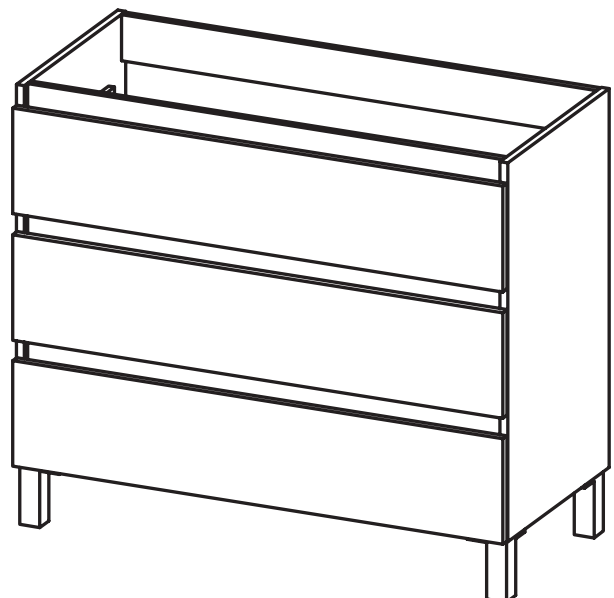

Mueble 3 cajones / 3 drawers vanity · 100cm